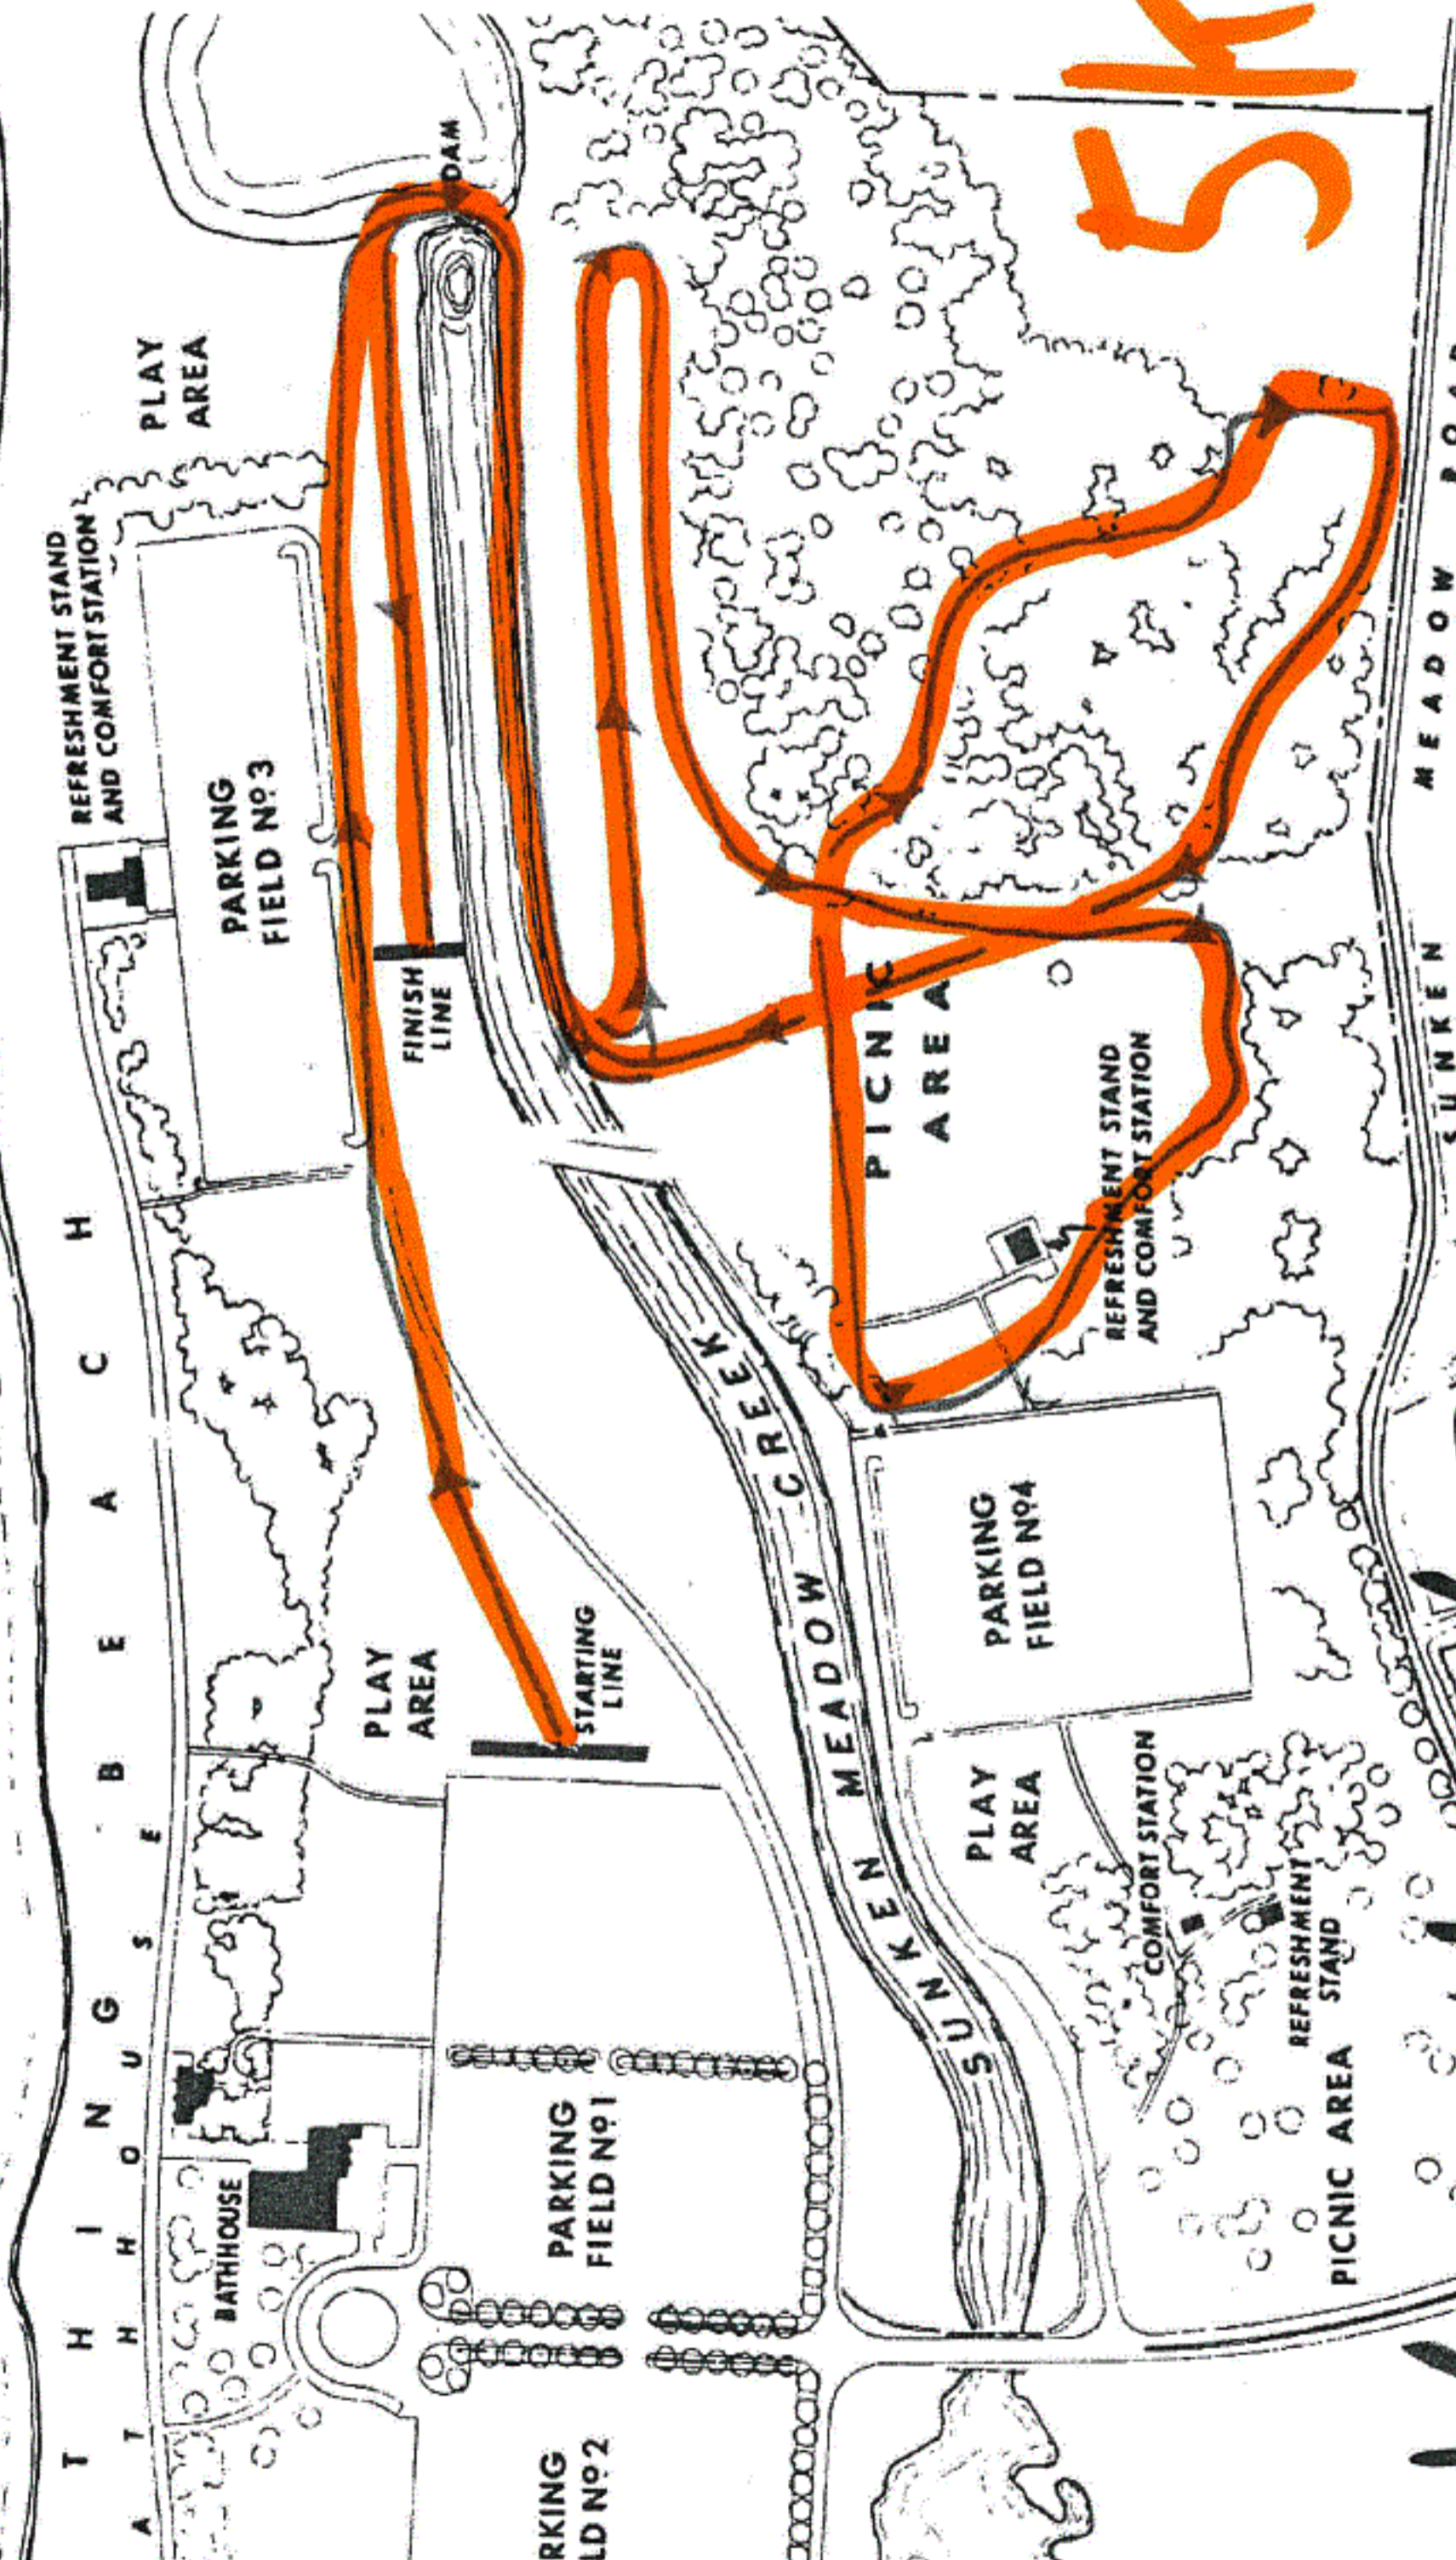

L O N G I S L A N D S O U N D

5k

Varsity JV

SUNKEN MEADOW STATE PARK
CROSS COUNTRY COURSE

L O N G I S L A N D S O U N D

Fossil Race line

SUNKEN MEADOW STATE PARK
CROSS COUNTRY COURSE

Bridge - Snake - Mead