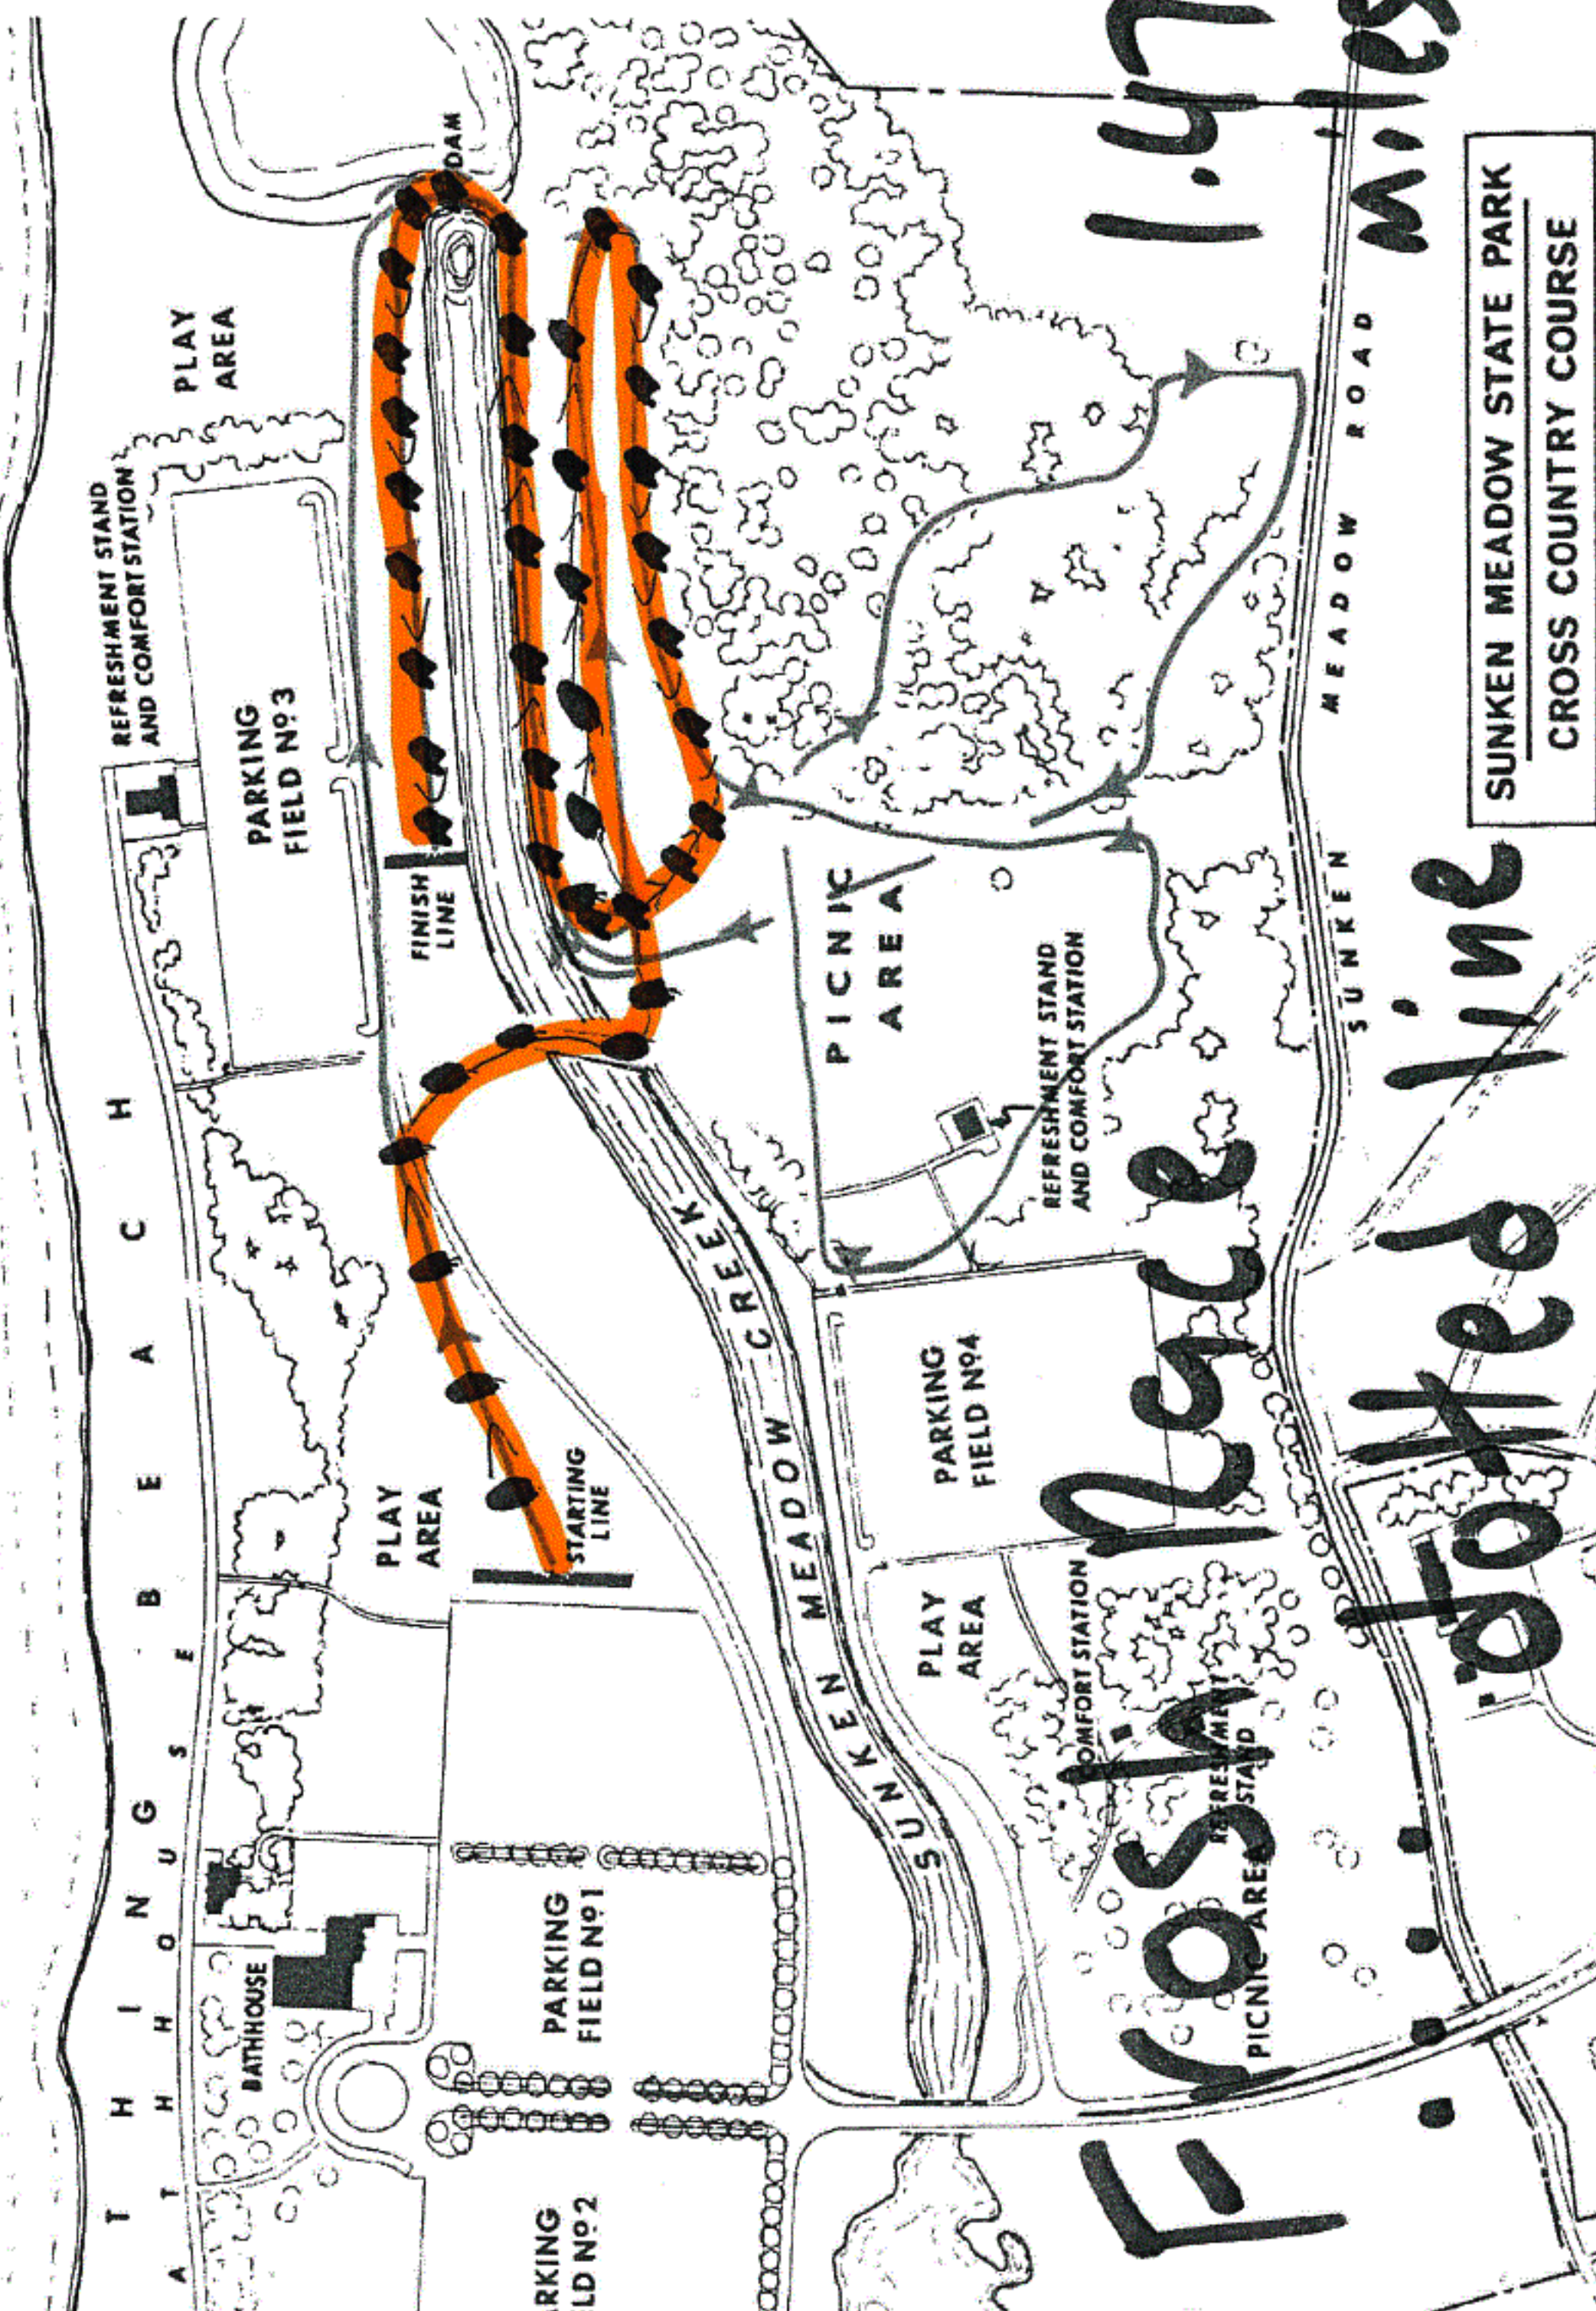

L O N G I S L A N D S O U N D

5k

Varsity JV

SUNKEN MEADOW STATE PARK
CROSS COUNTRY COURSE

L O N G I S L A N D S O U N D

Fossil Race line

SUNKEN MEADOW STATE PARK
CROSS COUNTRY COURSE

Bridge - Snake - Mead