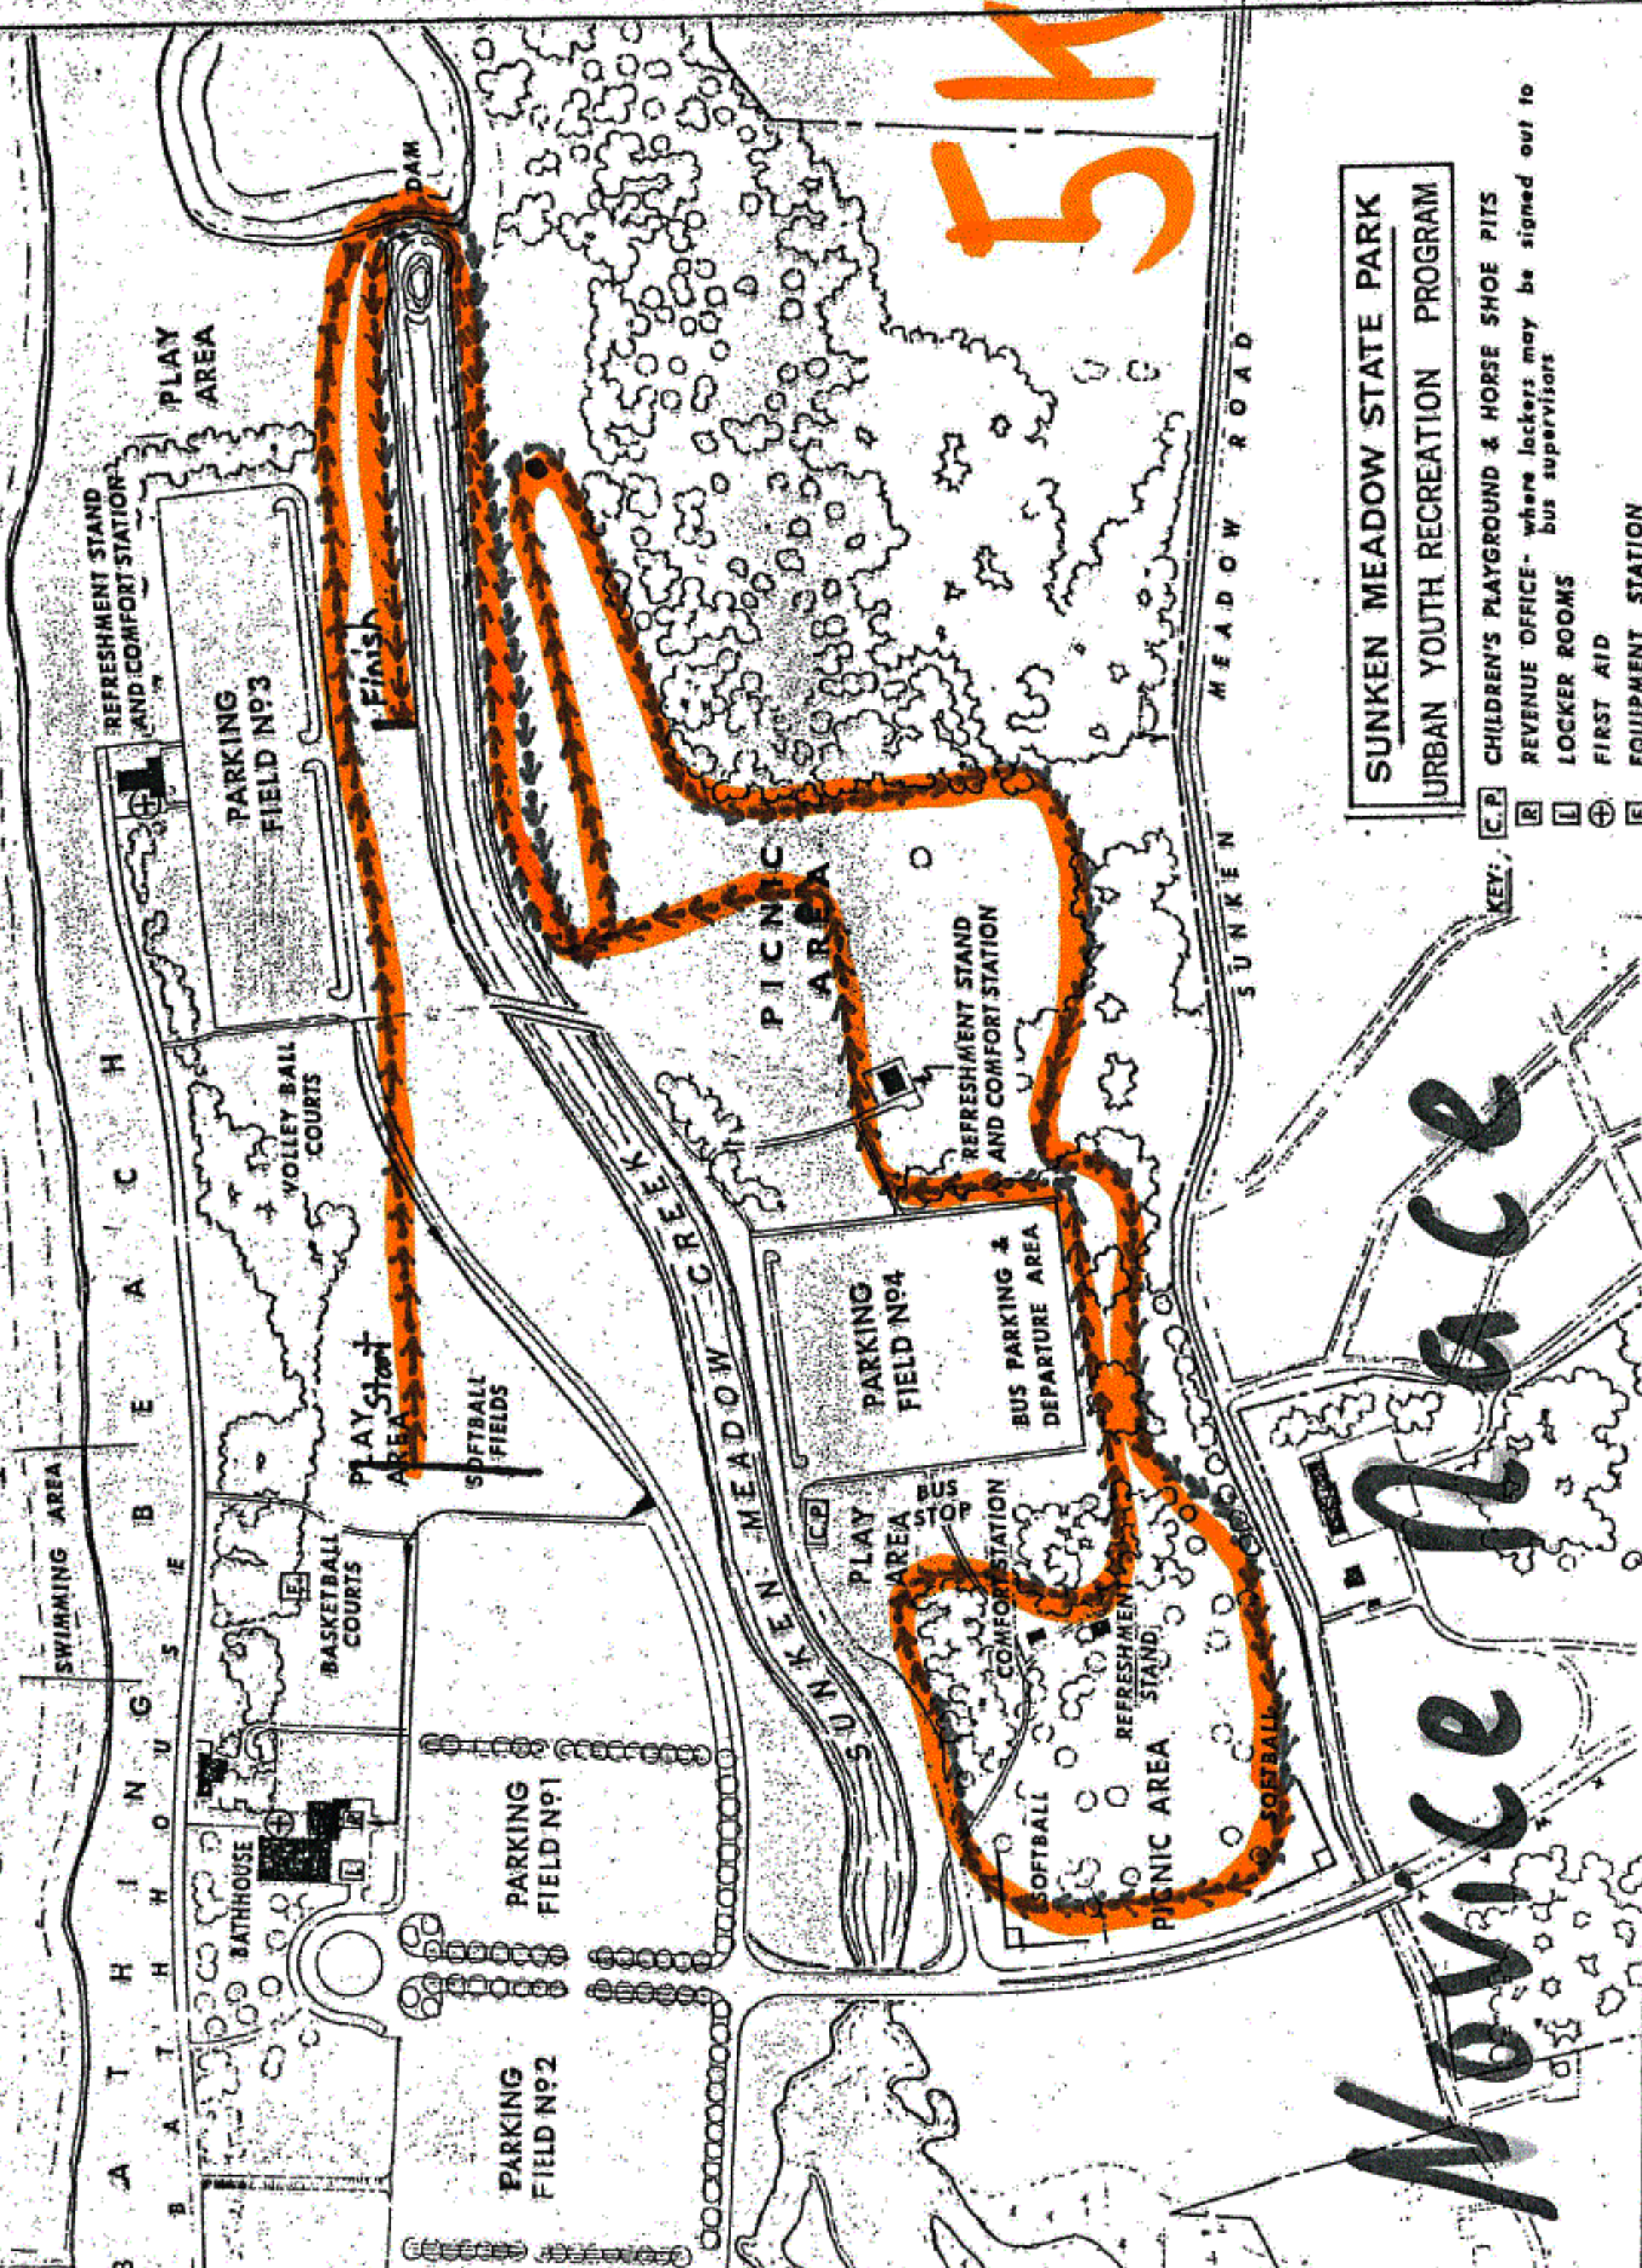

L O N G I S L A N D S O U N D

5k

Varsity JV

SUNKEN MEADOW STATE PARK
CROSS COUNTRY COURSE

L O N G I S L A N D S O U N D

Fossil Race line

SUNKEN MEADOW STATE PARK
CROSS COUNTRY COURSE

Bridge - Snake - Mead