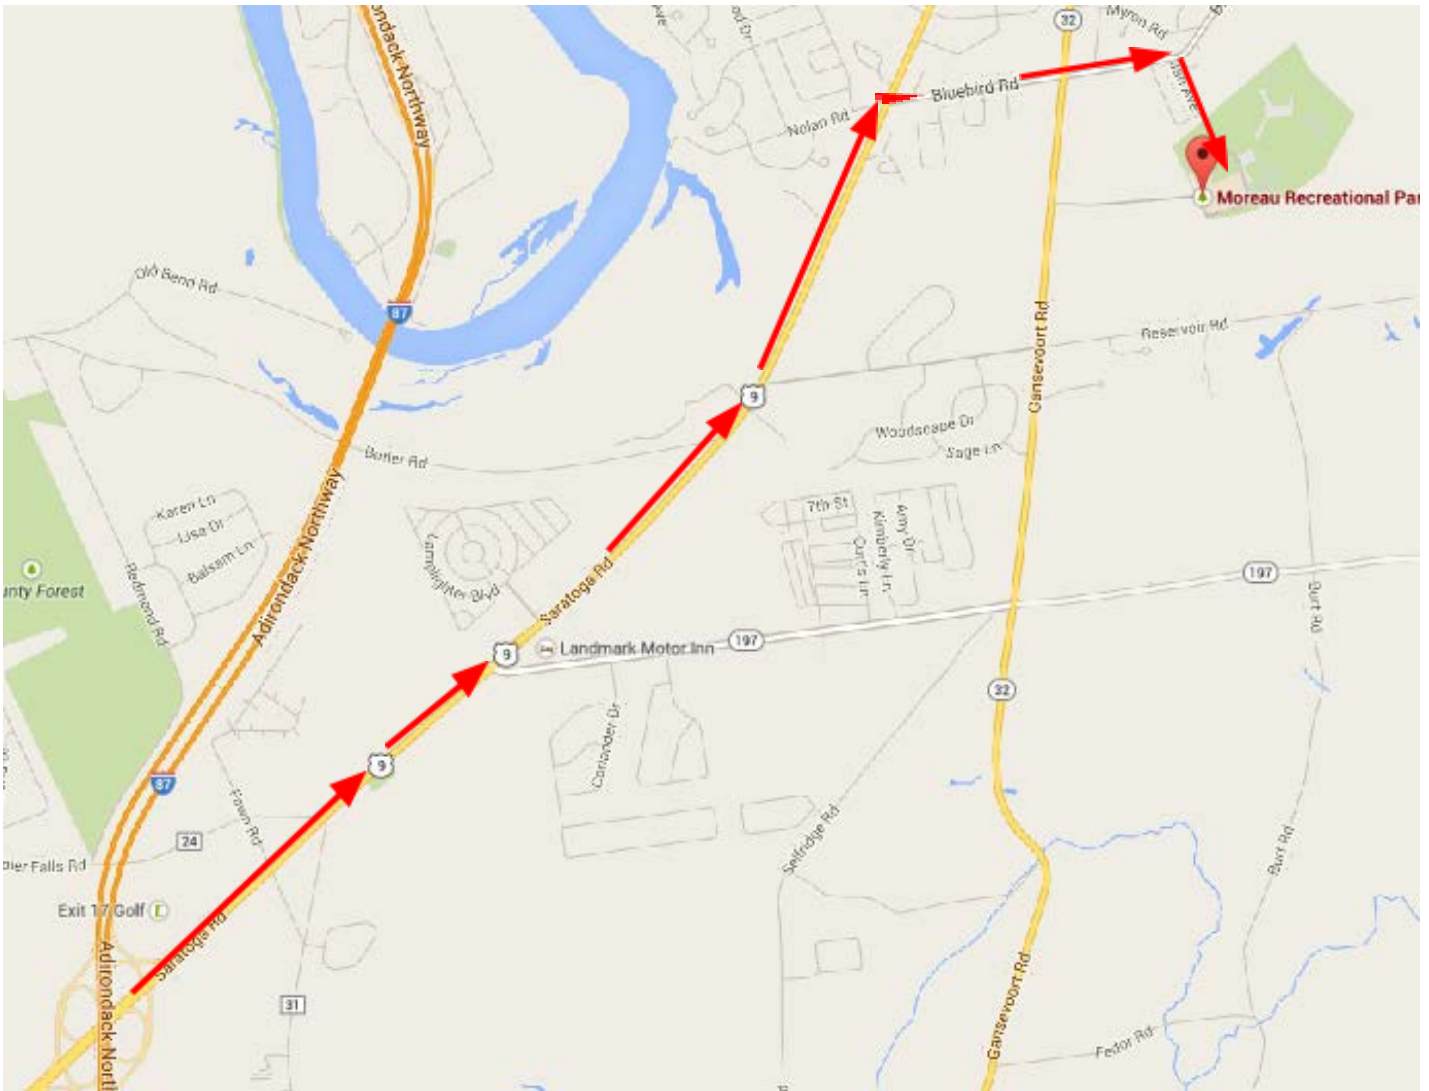

**Directions From Interstate 87 Exit 17N:** Take exit 17N from Interstate 87 (Adirondack Northway) to merge onto U.S. 9 N/Saratoga Road toward South Glens Falls. Continue to follow U.S. 9 N for approximately 3.8 miles. Turn right onto Bluebird Road and follow for approximately 0.8 miles. Before Moreau Elementary School, turn right onto Jan Ave.