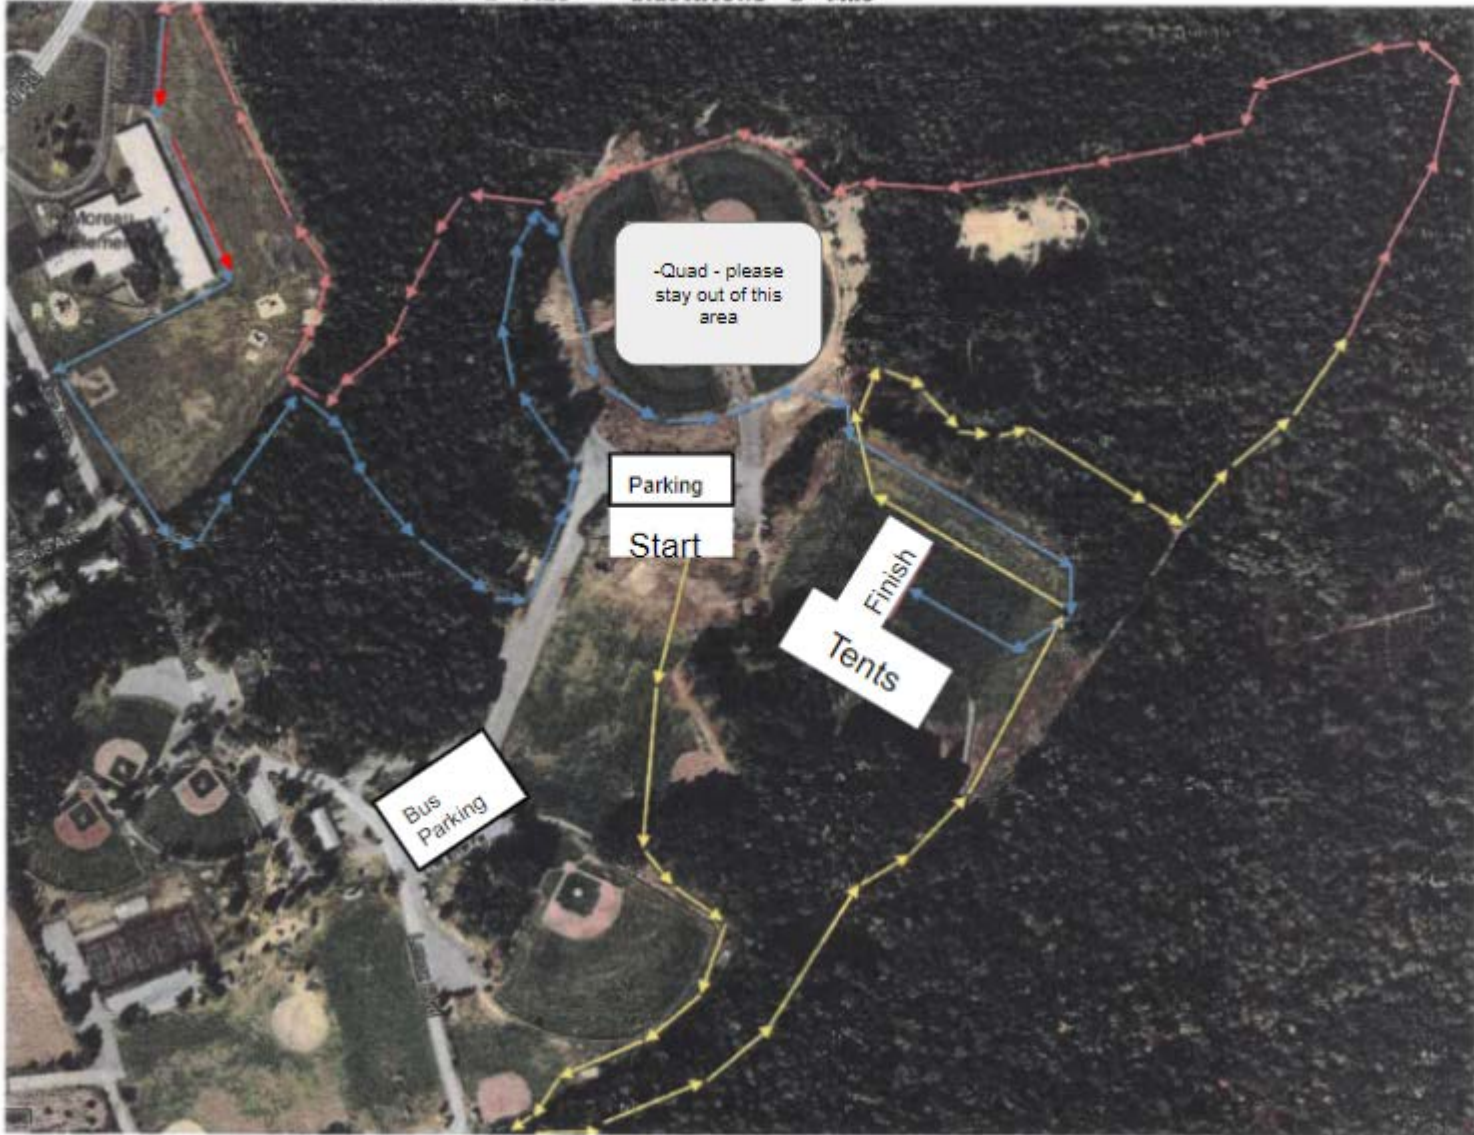

SOUTH GLENS FALLS Cross Country Trail @ Moreau Recreational Park = 3.0 Miles

*Yellow Arrows = 1st Mile   **Red Arrows = 2nd Mile   ***Blue Arrows = 3rd Mile